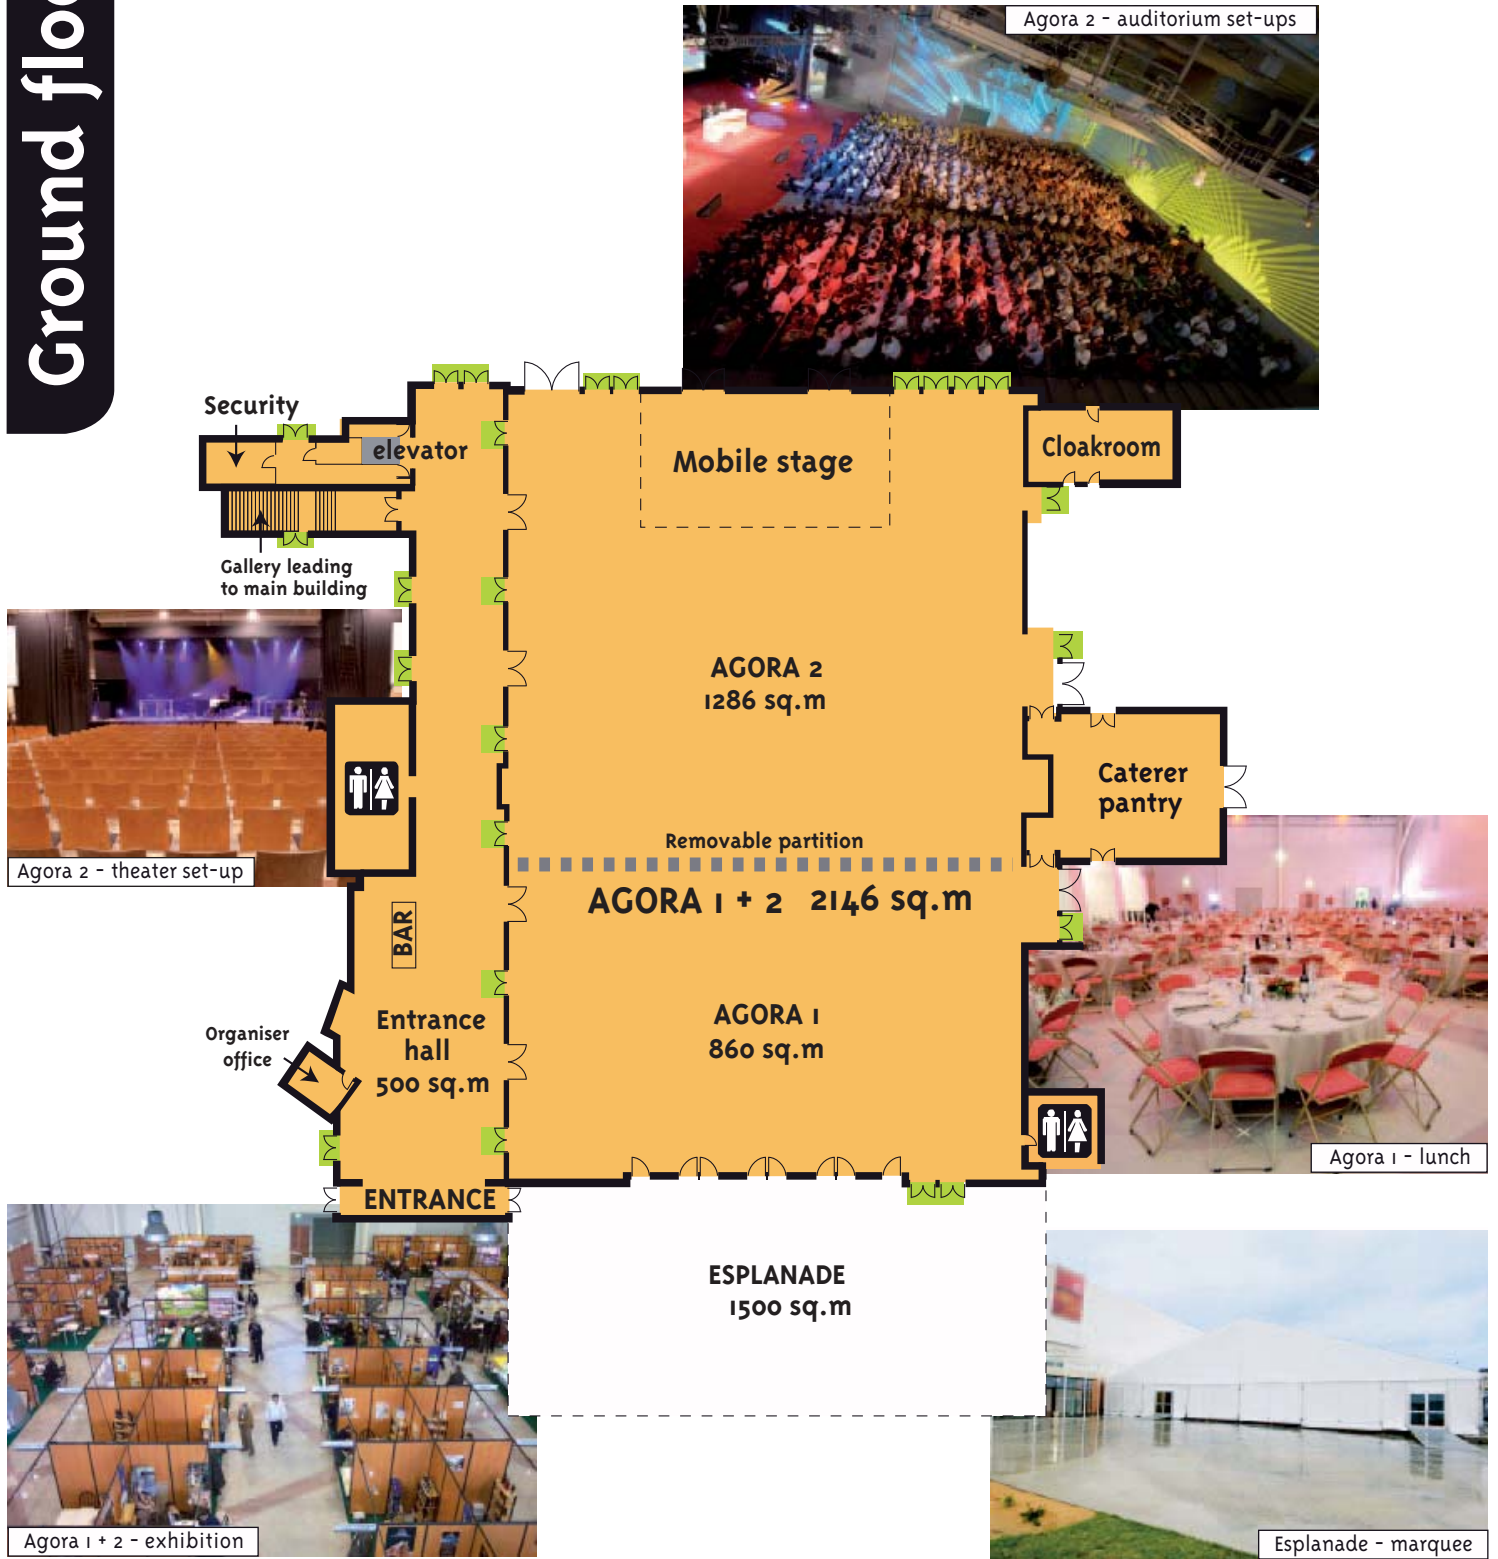

SPACE & MEETING ROOMS	Entrance Hall	CAPACITIES (NUMBER OF PEOPLE)					
		U	Round tables	Meals	Seminar	Theater	Stands 9 sq.m
MEDIA - 50 sq.m	-	30	32	40	30	35	-
LES COLONNES - 400 sq.m	-	-	-	390	-	-	20

* see www.diagora-congres.com for details

Ground floor

SPACE & MEETING ROOMS	Entrance Hall	CAPACITIES (NUMBER OF PEOPLE)					
		U	Round tables	Meals	Seminar	Theater	Stands 9 sq.m
SALLES A1-A2 - 120 sq.m*	125 sq.m	36	48	-	96	105	8
SALON D'HONNEUR - 130 sq.m*	125 sq.m	36	48	140	50	100	-
SALLE A - 240 sq.m*	125 sq.m	-	-	-	204	240	15
LA PLACE - 550 sq.m	-	-	-	500	-	-	28
HÉMICYCLE (amphitheatre)*	85 sq.m	from 88 to 150 attendees					

* see www.diagora-congres.com for details

Ground floor

SPACE & MEETING ROOMS	Entrance Hall	CAPACITIES (NUMBER OF PEOPLE)					
		U	Round tables	Meals	Seminar	Theater	Stands 9 sq.m
AGORA 1 - 860 sq.m*	500 sq.m	-	-	770	-	850	60
AGORA 2 - 1286 sq.m*	500 sq.m	-	-	1000	-	1250	90
AGORA 1+2 - 2146 sq.m*	500 sq.m	-	-	1870	-	2200	150
ESPLANADE - 1500 sq.m	INSTALLATION OF THE MARQUEE UP TO 1200 sq.m						

*see www.diagora-congres.com for details

First floor

Ellipse

Amphitheatre

Salle B - theater

Salons 2 & 4 - U set-up

SPACE & MEETING ROOMS	Entrance Hall	CAPACITIES (NUMBER OF PEOPLE)					
		U	Round tables	Meals	Seminar	Theater	Stands 9 sq.m
SALONS 1 & 5 - 12 sq.m	50 sq.m	6	8	-	-	-	-
SALON 3 - 18 sq.m	50 sq.m	10	12	-	-	15	-
SALON 2 & 4 - 26 sq.m	50 sq.m	16	18	-	20	25	-
SALLES C & D - 48 sq.m	50 sq.m	24	28	-	34	40	-
SALLES B1-B2 - 120 sq.m*	125 sq.m	36	48	-	96	105	8
SALLE B - 240 sq.m*	125 sq.m	-	-	-	204	240	15
ELLIPSE	125 sq.m	from 97 to 117					
AMPHITHÉÂTRE*	340 sq.m	508 armchairs equipped with tablets					