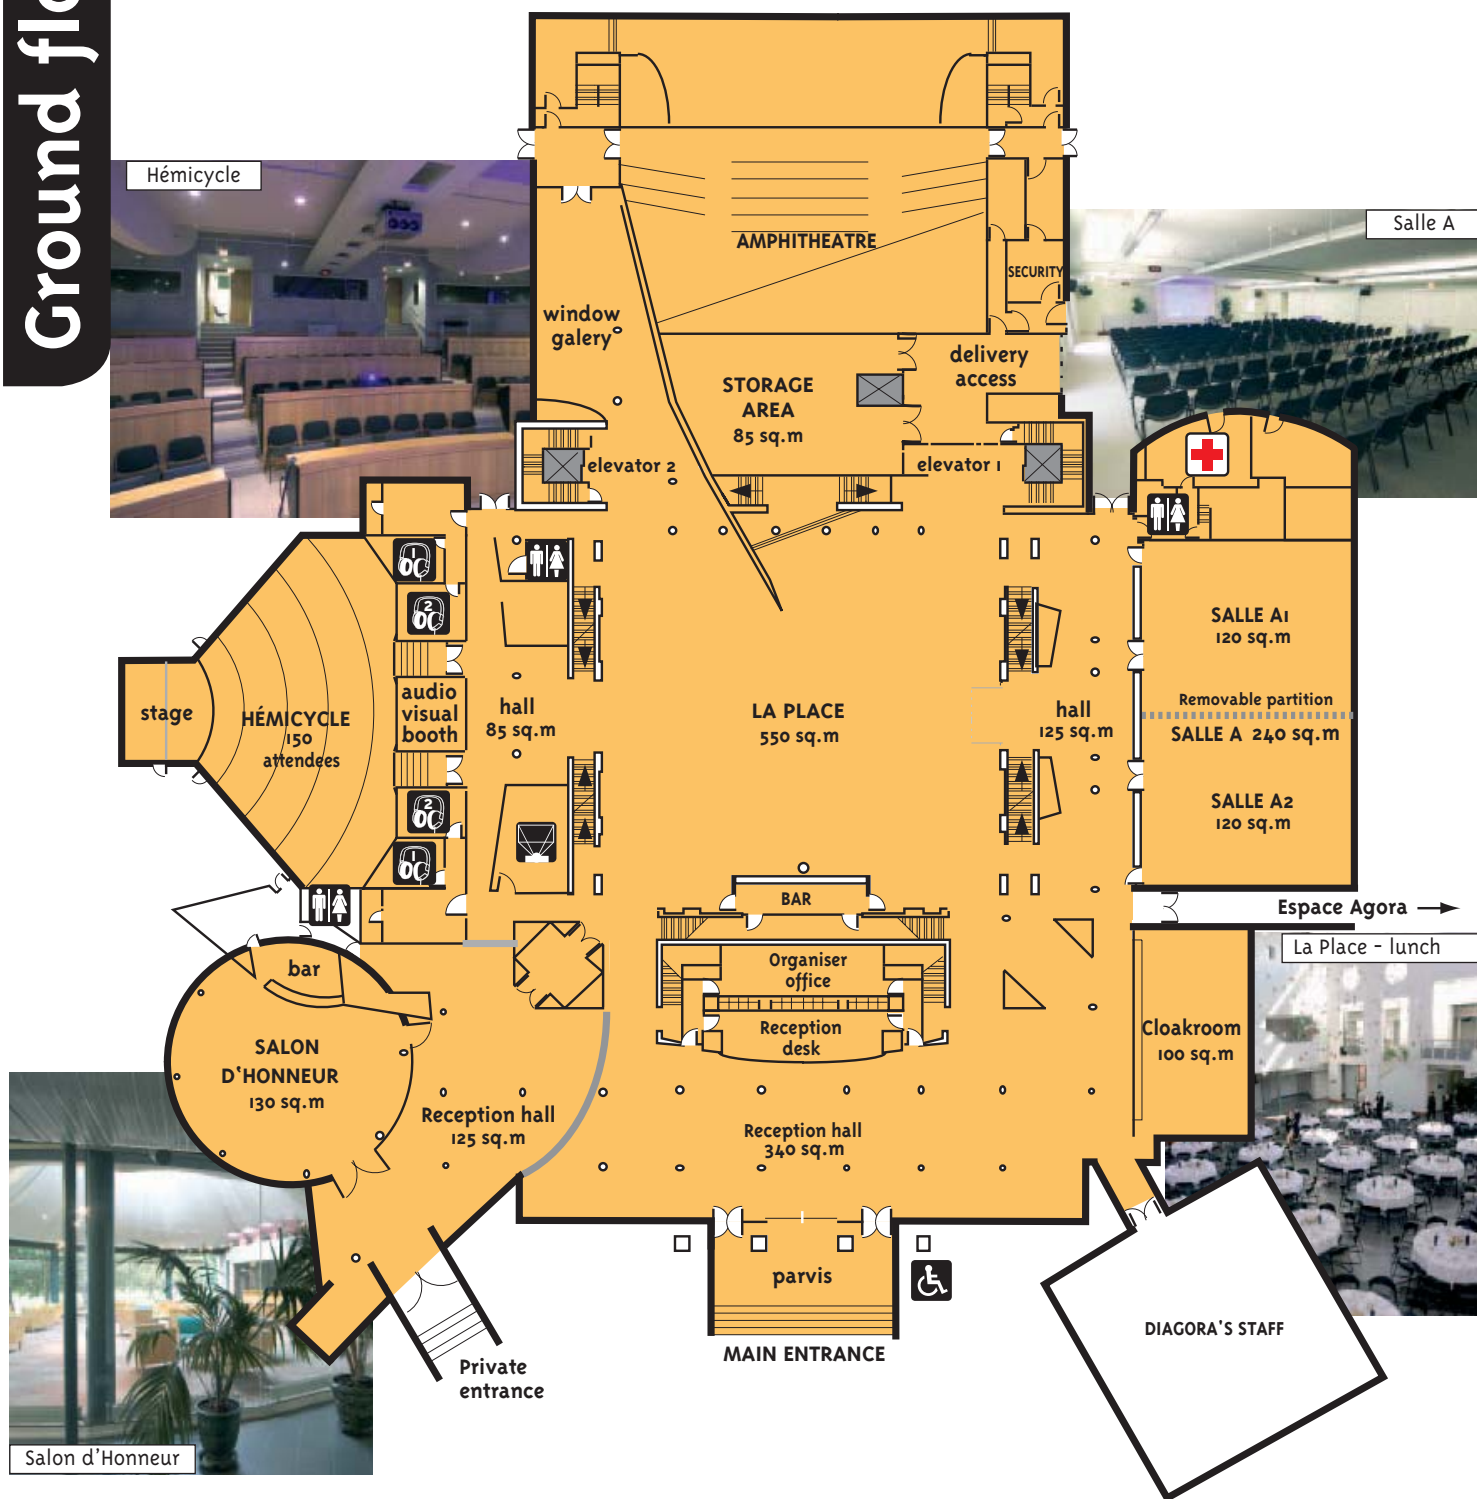

SPACE & MEETING ROOMS	Entrance Hall	CAPACITIES (NUMBER OF PEOPLE)					
		U	Round tables	Meals	Seminar	Theater	Stands 9 sq.m
MEDIA - 50 sq.m	-	30	32	40	30	35	-
LES COLONNES - 400 sq.m	-	-	-	390	-	-	20

* see www.diagora-congres.com for details

Ground floor

SPACE & MEETING ROOMS	Entrance Hall	CAPACITIES (NUMBER OF PEOPLE)					
		U	Round tables	Meals	Seminar	Theater	Stands 9 sq.m
SALLES A1-A2 - 120 sq.m*	125 sq.m	36	48	-	96	105	8
SALON D'HONNEUR - 130 sq.m*	125 sq.m	36	48	140	50	100	-
SALLE A - 240 sq.m*	125 sq.m	-	-	-	204	240	15
LA PLACE - 550 sq.m	-	-	-	500	-	-	28
HÉMICYCLE (amphitheatre)*	85 sq.m	from 88 to 150 attendees					

* see www.diagora-congres.com for details

Ground floor

SPACE & MEETING ROOMS	Entrance Hall	CAPACITIES (NUMBER OF PEOPLE)					
		U	Round tables	Meals	Seminar	Theater	Stands 9 sq.m
AGORA 1 - 860 sq.m*	500 sq.m	-	-	770	-	850	60
AGORA 2 - 1286 sq.m*	500 sq.m	-	-	1000	-	1250	90
AGORA 1+2 - 2146 sq.m*	500 sq.m	-	-	1870	-	2200	150
ESPLANADE - 1500 sq.m	INSTALLATION OF THE MARQUEE UP TO 1200 sq.m						

*see www.diagora-congres.com for details

First floor

Ellipse

Amphitheatre

Salle B - theater

Salons 2 & 4 - U set-up

SPACE & MEETING ROOMS	Entrance Hall	CAPACITIES (NUMBER OF PEOPLE)					
		U	Round tables	Meals	Seminar	Theater	Stands 9 sq.m
SALONS 1 & 5 - 12 sq.m	50 sq.m	6	8	-	-	-	-
SALON 3 - 18 sq.m	50 sq.m	10	12	-	-	15	-
SALON 2 & 4 - 26 sq.m	50 sq.m	16	18	-	20	25	-
SALLES C & D - 48 sq.m	50 sq.m	24	28	-	34	40	-
SALLES B1-B2 - 120 sq.m*	125 sq.m	36	48	-	96	105	8
SALLE B - 240 sq.m*	125 sq.m	-	-	-	204	240	15
ELLIPSE	125 sq.m	from 97 to 117					
AMPHITHÉÂTRE*	340 sq.m	508 armchairs equipped with tablets					