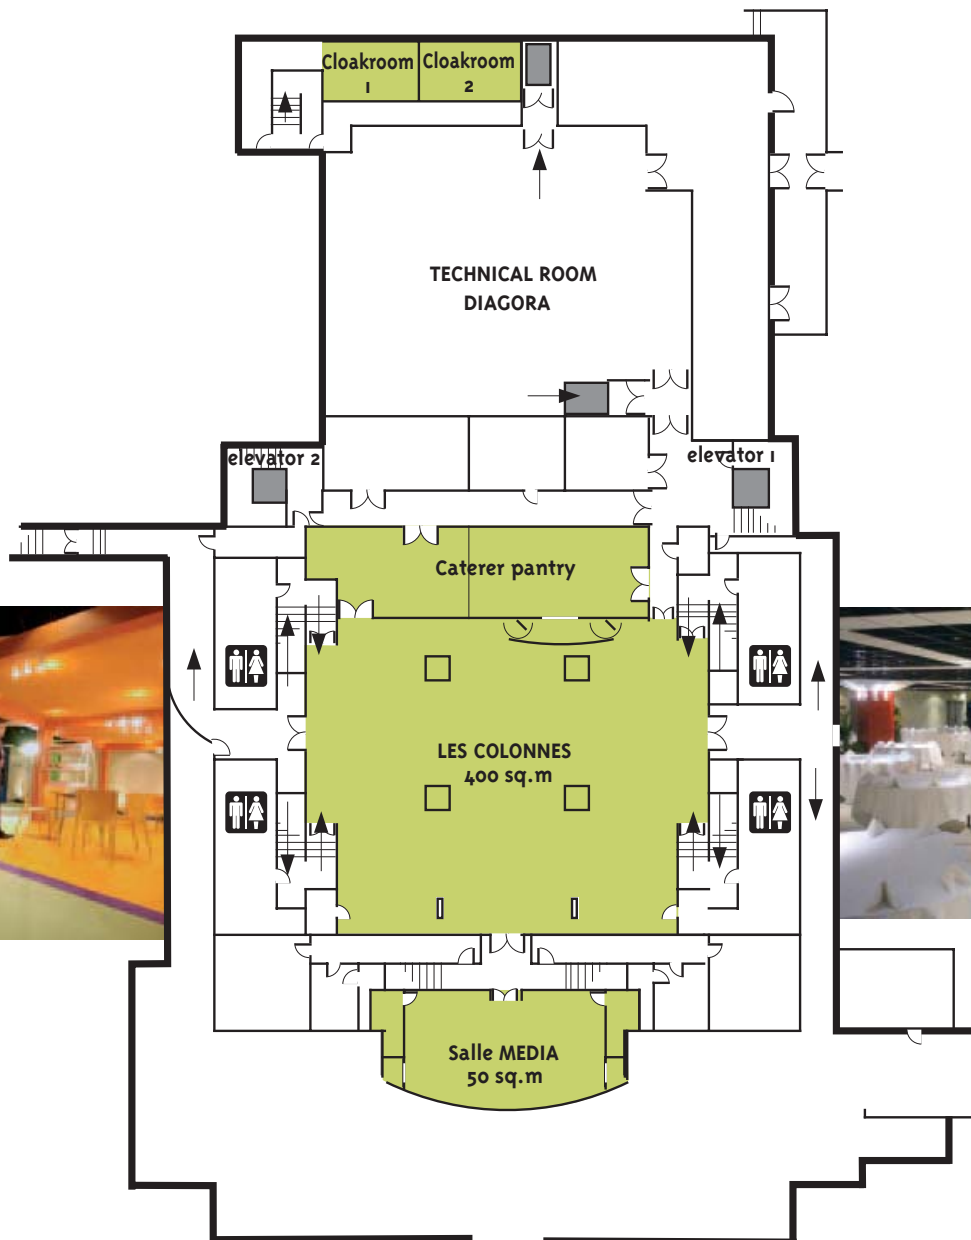

The right place to hold your **events**

Contact: +33 (0)5 61 39 93 39
www.diagora-congres.com

Lower ground

Les Colones - exhibition

Les Colones - lunch

Les Colones - workshop

-  RESTROOM
-  VISIOCONFERENCE
-  TRANSLATION BOOTHS
-  DISABLED FACILITIES

SPACE & MEETING ROOMS	Entrance Hall	CAPACITIES (NUMBER OF PEOPLE)					
		U	Round tables	Meals	Seminar	Theater	Stands 9 sq.m
MEDIA - 50 sq.m	-	30	32	40	30	35	-
LES COLONNES - 400 sq.m	-	-	-	390	-	-	20

* see www.diagora-congres.com for details

Ground floor

SPACE & MEETING ROOMS	Entrance Hall	CAPACITIES (NUMBER OF PEOPLE)					
		U	Round tables	Meals	Seminar	Theater	Stands 9 sq.m
SALLES A1-A2 - 120 sq.m*	125 sq.m	36	48	-	96	105	8
SALON D'HONNEUR - 130 sq.m*	125 sq.m	36	48	140	50	100	-
SALLE A - 240 sq.m*	125 sq.m	-	-	-	204	240	15
LA PLACE - 550 sq.m	-	-	-	500	-	-	28
HÉMICYCLE (amphitheatre)*	85 sq.m	from 88 to 150 attendees					

* see www.diagora-congres.com for details

Ground floor

SPACE & MEETING ROOMS	Entrance Hall	CAPACITIES (NUMBER OF PEOPLE)					
		U	Round tables	Meals	Seminar	Theater	Stands 9 sq.m
AGORA 1 - 860 sq.m*	500 sq.m	-	-	770	-	850	60
AGORA 2 - 1286 sq.m*	500 sq.m	-	-	1000	-	1250	90
AGORA 1+2 - 2146 sq.m*	500 sq.m	-	-	1870	-	2200	150
ESPLANADE - 1500 sq.m	INSTALLATION OF THE MARQUEE UP TO 1200 sq.m						